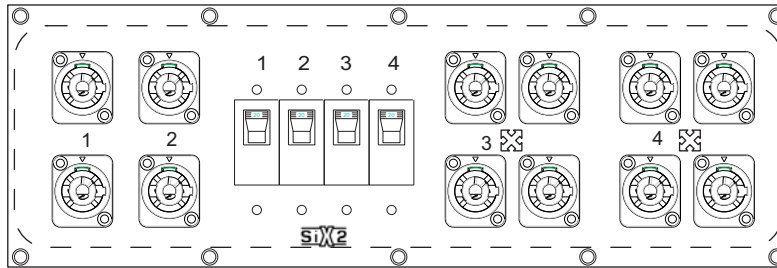

L1430 Breakered Floorbox with 12 Powercons

Making Connectivity, Easy

Features and Benefits

- Heavy Duty, 1/4" Aluminum Housing
- Custom Metal Finish Colors Available
- High Quality Nut Inserts
- High Quality Hydraulic/Magnetic Breakers
- Compact Design

Product #:
FB-L1430-12PC

Description:
L14-30 Floor Power Distribution Box. (12) Breakered NAC3MPB Powercon Connectors. Unit Housed in Aluminum 1/4" wall Type 1 Enclosure. Overall Dimensions, 5"x 5" x 16"

Typical Applications:
Theaters, Live Events, Convention Centers
Worship Venues, Rentals, Remote Site Locations

Assembly Details

(1) L14-30P Twistlock Connector	1/4" Extruded Aluminum Housing	
(1) Lamp for Input Power Indication	5" x 5" x 16" Overall Dimensions	
(4) 20 Amp 1 Pole Hydraulic/Magnetic Breakers	0.063" ALUM	
(12) NAC3MPB Powercon Connectors	Black Anodized	
(1) L14-30R Twistlock Connector	Laser Engraved For Marking	