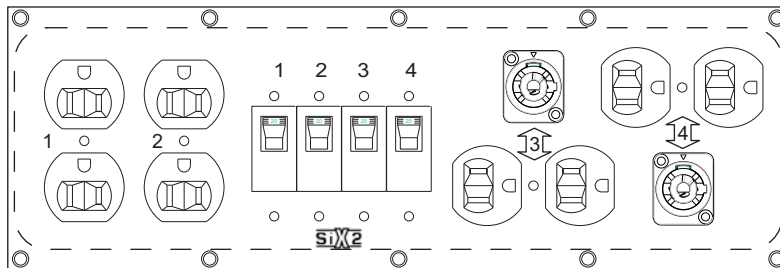

Product #:

FB-L1430-4ED-2PC

Description:

L14-30 Floor Power Distribution Box. (4) Breakered 5-20R Edison and (2) NAC3MPB Powercon Connectors. Unit Housed in Aluminum 1/4" wall Type 1 Enclosure. Overall Dimensions, 5"x 5" x 16"

Typical Applications:

Theaters, Live Events, Convention Centers
Worship Venues, Rentals, Remote Site Locations

Assembly Details

(1) L14-30P Twistlock Connector	1/4" Extruded Aluminum Housing	
(1) Lamp for Input Power Indication	5" x 5" x 16" Overall Dimensions	
(4) 20 Amp 1 Pole Hydraulic/Magnetic Breakers	0.063" ALUM	
(4) 5-20R Edison Connectors	Black Anodized	
(2) NAC3MPB Powercon Connectors	Laser Engraved For Marking	
(1) L14-30R Twistlock Connector		