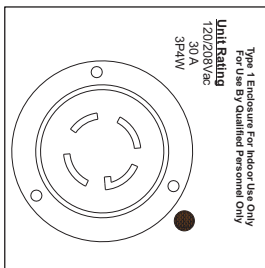

L1430 Breakered Floorbox with 4 Edisons and 2 Powercons

Making Connectivity, Easy

Features and Benefits

- Heavy Duty, 1/4" Aluminum Housing
- Custom Metal Finish Colors Available
- High Quality Nut Inserts
- High Quality Hydraulic/Magnetic Breakers
- Compact Design

Product #:

FB-L1430-4ED-2PC

Description:

L14-30 Floor Power Distribution Box. (4) Breakered 5-20R Edison and (2) NAC3MPB Powercon Connectors. Unit Housed in Aluminum 1/4" wall Type 1 Enclosure. Overall Dimensions, 5"x 5" x 16"

Typical Applications:

Theaters, Live Events, Convention Centers
Worship Venues, Rentals, Remote Site Locations

Assembly Details

(1) L14-30P Twistlock Connector	1/4" Extruded Aluminum Housing	
(1) Lamp for Input Power Indication	5" x 5" x 16" Overall Dimensions	
(4) 20 Amp 1 Pole Hydraulic/Magnetic Breakers	0.063" ALUM	
(4) 5-20R Edison Connectors	Black Anodized	
(2) NAC3MPB Powercon Connectors	Laser Engraved For Marking	
(1) L14-30R Twistlock Connector		