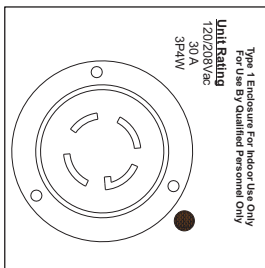

### Description:

L14-30 Floor Power Distribution Box. (6) 5-20R Edison Connectors. Unit Housed in Aluminum 1/4" wall Type 1 Enclosure. Overall Dimensions, 5"x 5" x 16"

## Assembly Details

(1) L14-30P Twistlock Connector	1/4" Extruded Aluminum Housing	
(1) Lamp for Input Power Indication	5" x 5" x 16" Overall Dimensions	
(6) 5-20R Edison Connectors	0.063" ALUM	
(1) L14-30R Twistlock Connector	Black Anodized	
	Laser Engraved For Marking	