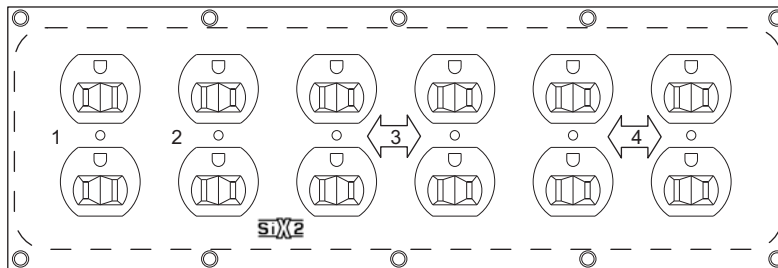

### Description:

L14-30 Floor Power Distribution Box. (6) 5-20R Edison Connectors. Unit Housed in Aluminum 1/4" wall Type 1 Enclosure. Overall Dimensions, 5"x 5" x 16"

## Assembly Details

(1) L14-30P Twistlock Connector	1/4" Extruded Aluminum Housing	
(1) Lamp for Input Power Indication	5" x 5" x 16" Overall Dimensions	
(6) 5-20R Edison Connectors	0.063" ALUM	
(1) L14-30R Twistlock Connector	Black Anodized	
	Laser Engraved For Marking	