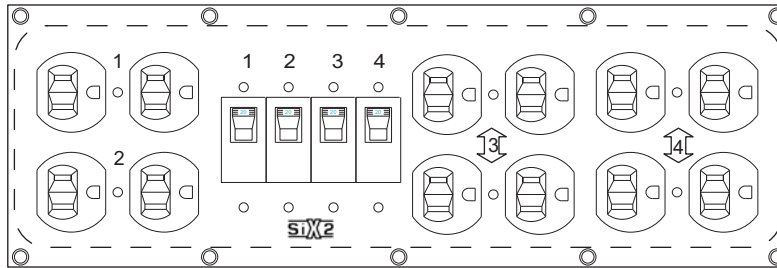

L1430 Breakered Floorbox with 6 Edisons

Making Connectivity, Easy

Features and Benefits

- Heavy Duty, 1/4" Aluminum Housing
- Custom Metal Finish Colors Available
- High Quality Nut Inserts
- High Quality Hydraulic/Magnetic Breakers
- Compact Design

Product #:
FB-L1430-6ED

Description:
L14-30 Floor Power Distribution Box. (6) Breakered 5-20R Edison Connectors. Unit Housed in Aluminum 1/4" wall Type 1 Enclosure. Overall Dimensions, 5"x 5" x 16"

Typical Applications:
Theaters, Live Events, Convention Centers
Worship Venues, Rentals, Remote Site Locations

Assembly Details

(1) L14-30P Twistlock Connector	1/4" Extruded Aluminum Housing	
(1) Lamp for Input Power Indication	5" x 5" x 16" Overall Dimensions	
(4) 20 Amp 1 Pole Hydraulic/Magnetic Breakers	0.063" ALUM	
(6) 5-20R Edison Connectors	Black Anodized	
(1) L14-30R Twistlock Connector	Laser Engraved For Marking	