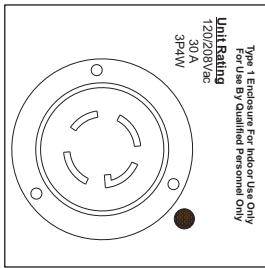

L1430 Breakered Floorbox with 6 Edisons

Making Connectivity, Easy

Features and Benefits

- Heavy Duty, 1/4" Aluminum Housing
- Custom Metal Finish Colors Available
- High Quality Nut Inserts
- High Quality Hydraulic/Magnetic Breakers
- Compact Design

Product #:
FB-L1430-6ED

Description:
L14-30 Floor Power Distribution Box. (6) Breakered 5-20R Edison Connectors. Unit Housed in Aluminum 1/4" wall Type 1 Enclosure. Overall Dimensions, 5"x 5" x 16"

Typical Applications:
Theaters, Live Events, Convention Centers
Worship Venues, Rentals, Remote Site Locations

Assembly Details

(1) L14-30P Twistlock Connector	1/4" Extruded Aluminum Housing	
(1) Lamp for Input Power Indication	5" x 5" x 16" Overall Dimensions	
(4) 20 Amp 1 Pole Hydraulic/Magnetic Breakers	0.063" ALUM	
(6) 5-20R Edison Connectors	Black Anodized	
(1) L14-30R Twistlock Connector	Laser Engraved For Marking	