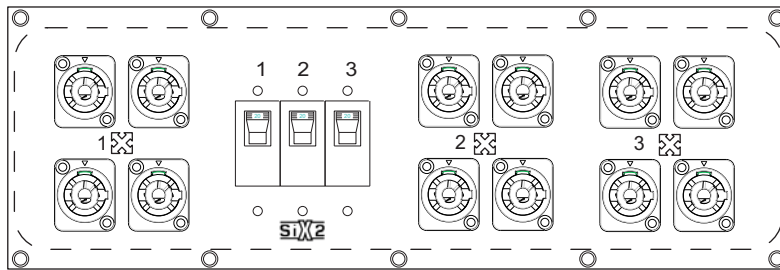

# L2130 Breakered Floorbox with 12 Powercons

Making Connectivity, Easy

## Features and Benefits

- Heavy Duty, 1/4" Aluminum Housing
- Custom Metal Finish Colors Available
- High Quality Nut Inserts
- High Quality Hydraulic/Magnetic Breakers
- Compact Design

**Product #:**  
FB-L2130-12PC

**Description:**  
L21-30 Floor Power Distribution Box. (12) Breakered NAC3MPB Powercon Connectors. Unit Housed in Aluminum 1/4" wall Type 1 Enclosure. Overall Dimensions, 5"x 5" x 16"

**Typical Applications:**  
Theaters, Live Events, Convention Centers  
Worship Venues, Rentals, Remote Site Locations

## Assembly Details

(1) L21-30P Twistlock Connector	1/4" Extruded Aluminum Housing	
(1) Lamp for Input Power Indication	5" x 5" x 16" Overall Dimensions	
(3) 20 Amp 1 Pole Hydraulic/Magnetic Breakers	0.063" ALUM	
(12) NAC3MPB Powercon Connectors	Black Anodized	
(1) L21-30R Twistlock Connector	Laser Engraved For Marking	