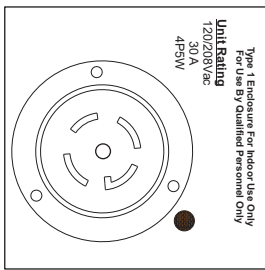

# L2130 Breakered Floorbox with 12 Powercons

Making Connectivity, Easy

## Features and Benefits

- Heavy Duty, 1/4" Aluminum Housing
- Custom Metal Finish Colors Available
- High Quality Nut Inserts
- High Quality Hydraulic/Magnetic Breakers
- Compact Design

**Product #:**  
FB-L2130-12PC

**Description:**  
L21-30 Floor Power Distribution Box. (12) Breakered NAC3MPB Powercon Connectors. Unit Housed in Aluminum 1/4" wall Type 1 Enclosure. Overall Dimensions, 5"x 5" x 16"

**Typical Applications:**  
Theaters, Live Events, Convention Centers  
Worship Venues, Rentals, Remote Site Locations

## Assembly Details

(1) L21-30P Twistlock Connector	1/4" Extruded Aluminum Housing	
(1) Lamp for Input Power Indication	5" x 5" x 16" Overall Dimensions	
(3) 20 Amp 1 Pole Hydraulic/Magnetic Breakers	0.063" ALUM	
(12) NAC3MPB Powercon Connectors	Black Anodized	
(1) L21-30R Twistlock Connector	Laser Engraved For Marking	