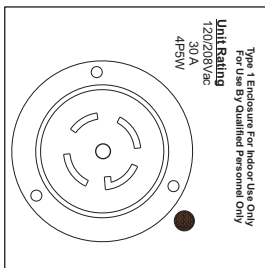

L2130 Breakered Floorbox with 3 Edisons and 3 Powercons

Making Connectivity, Easy

Features and Benefits

- Heavy Duty, 1/4" Aluminum Housing
- Custom Metal Finish Colors Available
- High Quality Nut Inserts
- High Quality Hydraulic/Magnetic Breakers
- Compact Design

Product #:

FB-L2130-3ED-3PC

Description:

L21-30 Floor Power Distribution Box. (3) Breakered 5-20R Edison and (3) NAC3MPB Powercon Connectors. Unit Housed in Aluminum 1/4" wall Type 1 Enclosure. Overall Dimensions, 5"x 5" x 16"

Typical Applications:

Theaters, Live Events, Convention Centers
Worship Venues, Rentals, Remote Site Locations

Assembly Details

(1) L21-30P Twistlock Connector	1/4" Extruded Aluminum Housing	
(1) Lamp for Input Power Indication	5" x 5" x 16" Overall Dimensions	
(3) 20 Amp 1 Pole Hydraulic/Magnetic Breakers	0.063" ALUM	
(3) 5-20R Edison Connectors	Black Anodized	
(3) NAC3MPB Powercon Connectors	Laser Engraved For Marking	
(1) L21-30R Twistlock Connector		