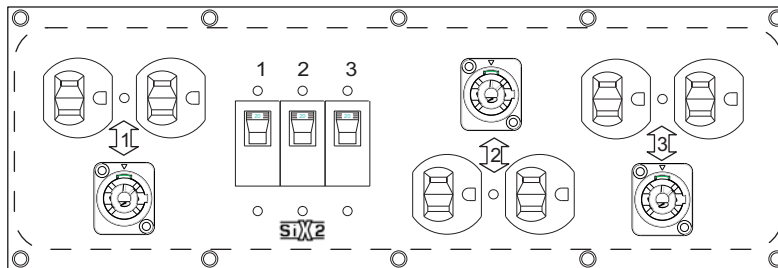

L2130 Breakered Floorbox with 3 Edisons and 3 Powercons

Making Connectivity, Easy

Features and Benefits

- Heavy Duty, 1/4" Aluminum Housing
- Custom Metal Finish Colors Available
- High Quality Nut Inserts
- High Quality Hydraulic/Magnetic Breakers
- Compact Design

Product #:

FB-L2130-3ED-3PC

Description:

L21-30 Floor Power Distribution Box. (3) Breakered 5-20R Edison and (3) NAC3MPB Powercon Connectors. Unit Housed in Aluminum 1/4" wall Type 1 Enclosure. Overall Dimensions, 5"x 5" x 16"

Typical Applications:

Theaters, Live Events, Convention Centers
Worship Venues, Rentals, Remote Site Locations

Assembly Details

(1) L21-30P Twistlock Connector	1/4" Extruded Aluminum Housing	
(1) Lamp for Input Power Indication	5" x 5" x 16" Overall Dimensions	
(3) 20 Amp 1 Pole Hydraulic/Magnetic Breakers	0.063" ALUM	
(3) 5-20R Edison Connectors	Black Anodized	
(3) NAC3MPB Powercon Connectors	Laser Engraved For Marking	
(1) L21-30R Twistlock Connector		