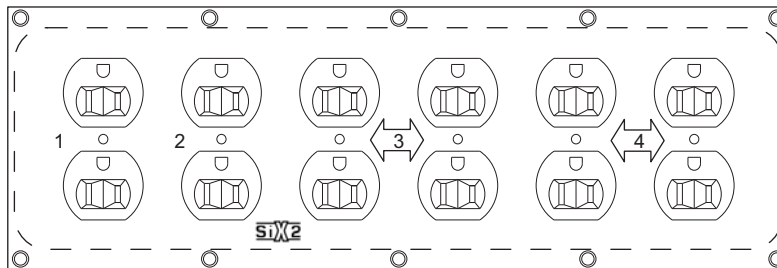

Product #:

FB-L2130-6ED-NB

Description:

L21-30 Floor Power Distribution Box. (6) 5-20R Edison Connectors. Unit Housed in Aluminum 1/4" wall Type 1 Enclosure. Overall Dimensions, 5"x 5" x 16"

Typical Applications:

Theaters, Live Events, Convention Centers
Worship Venues, Rentals, Remote Site Locations

Assembly Details

(1) 21-30P Twistlock Connector	1/4" Extruded Aluminum Housing	
(1) Lamp for Input Power Indication	5" x 5" x 16" Overall Dimensions	
(6) 5-20R Edison Connectors	0.063" ALUM	
(1) L21-30R Twistlock Connector	Black Anodized	
	Laser Engraved For Marking	