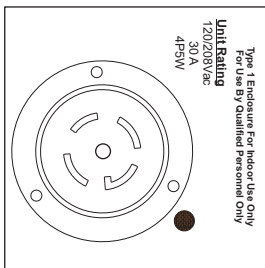

Product #:

FB-L2130-6ED-NB

Description:

L21-30 Floor Power Distribution Box. (6) 5-20R Edison Connectors. Unit Housed in Aluminum 1/4" wall Type 1 Enclosure. Overall Dimensions, 5"x 5" x 16"

Typical Applications:

Theaters, Live Events, Convention Centers
Worship Venues, Rentals, Remote Site Locations

Assembly Details

(1) 21-30P Twistlock Connector	1/4" Extruded Aluminum Housing	
(1) Lamp for Input Power Indication	5" x 5" x 16" Overall Dimensions	
(6) 5-20R Edison Connectors	0.063" ALUM	
(1) L21-30R Twistlock Connector	Black Anodized	
	Laser Engraved For Marking	