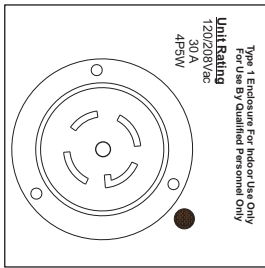

L2130 Breakered Floorbox with 6 Edisons

Making Connectivity, Easy

Features and Benefits

- Heavy Duty, 1/4" Aluminum Housing
- Custom Metal Finish Colors Available
- High Quality Nut Inserts
- High Quality Hydraulic/Magnetic Breakers
- Compact Design

Product #:
FB-L2130-6ED

Description:
L21-30 Floor Power Distribution Box. (6) Breakered 5-20R Edison Connectors. Unit Housed in Aluminum 1/4" wall Type 1 Enclosure. Overall Dimensions, 5"x 5" x 16"

Typical Applications:
Theaters, Live Events, Convention Centers
Worship Venues, Rentals, Remote Site Locations

Assembly Details

(1) L21-30P Twistlock Connector	1/4" Extruded Aluminum Housing	
(1) Lamp for Input Power Indication	5" x 5" x 16" Overall Dimensions	
(3) 20 Amp 1 Pole Hydraulic/Magnetic Breakers	0.063" ALUM	
(6) 5-20R Edison Connectors	Black Anodized	
(1) L21-30R Twistlock Connector	Laser Engraved For Marking	