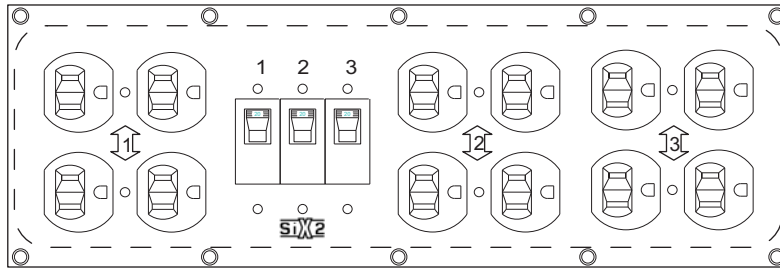

L2130 Breakered Floorbox with 6 Edisons

Making Connectivity, Easy

Features and Benefits

- Heavy Duty, 1/4" Aluminum Housing
- Custom Metal Finish Colors Available
- High Quality Nut Inserts
- High Quality Hydraulic/Magnetic Breakers
- Compact Design

Product #:
FB-L2130-6ED

Description:
L21-30 Floor Power Distribution Box. (6) Breakered 5-20R Edison Connectors. Unit Housed in Aluminum 1/4" wall Type 1 Enclosure. Overall Dimensions, 5"x 5" x 16"

Typical Applications:
Theaters, Live Events, Convention Centers
Worship Venues, Rentals, Remote Site Locations

Assembly Details

(1) L21-30P Twistlock Connector	1/4" Extruded Aluminum Housing	
(1) Lamp for Input Power Indication	5" x 5" x 16" Overall Dimensions	
(3) 20 Amp 1 Pole Hydraulic/Magnetic Breakers	0.063" ALUM	
(6) 5-20R Edison Connectors	Black Anodized	
(1) L21-30R Twistlock Connector	Laser Engraved For Marking	