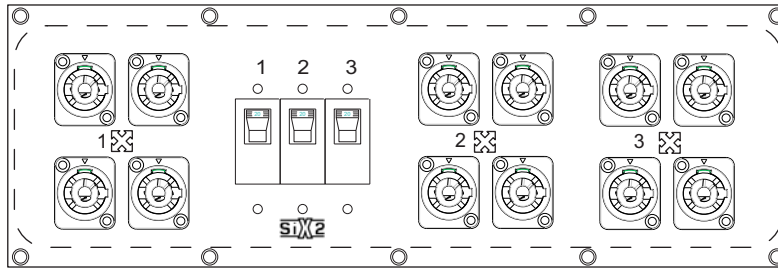

L530 Breakered Floorbox with 12 Powercons

Making Connectivity, Easy

Features and Benefits

- Heavy Duty, 1/4" Aluminum Housing
- Custom Metal Finish Colors Available
- High Quality Nut Inserts
- High Quality Hydraulic/Magnetic Breakers
- Compact Design

Product #:
FB-L530-12PC

Description:
L5-30 Floor Power Distribution Box. (12) Breakered NAC3MPB Powercon Connectors. Unit Housed in Aluminum 1/4" wall Type 1 Enclosure. Overall Dimensions, 5"x 5" x 16"

Typical Applications:
Theaters, Live Events, Convention Centers
Worship Venues, Rentals, Remote Site Locations

Assembly Details

(1) L5-30P Twistlock Connector	1/4" Extruded Aluminum Housing	
(1) Lamp for Input Power Indication	5" x 5" x 16" Overall Dimensions	
(3) 20 Amp 1 Pole Hydraulic/Magnetic Breakers	0.063" ALUM	
(12) NAC3MPB Powercon Connectors	Black Anodized	
(1) L5-30R Twistlock Connector	Laser Engraved For Marking	