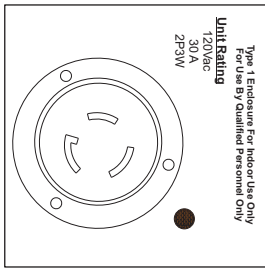

# L530 Breakered Floorbox with 3 Edisons and 3 Powercons

Making Connectivity, Easy

**Description:**  
L5-30 Floor Power Distribution Box. (3) Breakered 5-20R Edison and (3) NAC3MPB Powercon Connectors. Unit Housed in Aluminum 1/4" wall Type 1 Enclosure. Overall Dimensions, 5"x 5" x 16"

## Assembly Details

(1) L5-30P Twistlock Connector	1/4" Extruded Aluminum Housing	
(1) Lamp for Input Power Indication	5" x 5" x 16" Overall Dimensions	
(3) 20 Amp 1 Pole Hydraulic/Magnetic Breakers	0.063" ALUM	
(3) 5-20R Edison Connectors	Black Anodized	
(3) NAC3MPB Powercon Connectors	Laser Engraved For Marking	
(1) L5-30R Twistlock Connector		