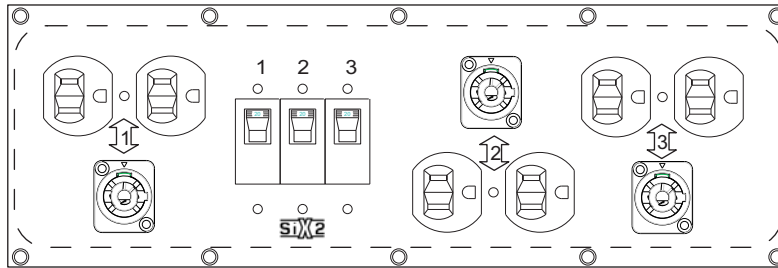

# L530 Breakered Floorbox with 3 Edisons and 3 Powercons

Making Connectivity, Easy

## Features and Benefits

- Heavy Duty, 1/4" Aluminum Housing
- Custom Metal Finish Colors Available
- High Quality Nut Inserts
- High Quality Hydraulic/Magnetic Breakers
- Compact Design

**Product #:**  
FB-L530-3ED-3P

**Description:**  
L5-30 Floor Power Distribution Box. (3) Breakered 5-20R Edison and (3) NAC3MPB Powercon Connectors. Unit Housed in Aluminum 1/4" wall Type 1 Enclosure. Overall Dimensions, 5"x 5" x 16"

## Assembly Details

(1) L5-30P Twistlock Connector	1/4" Extruded Aluminum Housing	
(1) Lamp for Input Power Indication	5" x 5" x 16" Overall Dimensions	
(3) 20 Amp 1 Pole Hydraulic/Magnetic Breakers	0.063" ALUM	
(3) 5-20R Edison Connectors	Black Anodized	
(3) NAC3MPB Powercon Connectors	Laser Engraved For Marking	
(1) L5-30R Twistlock Connector		