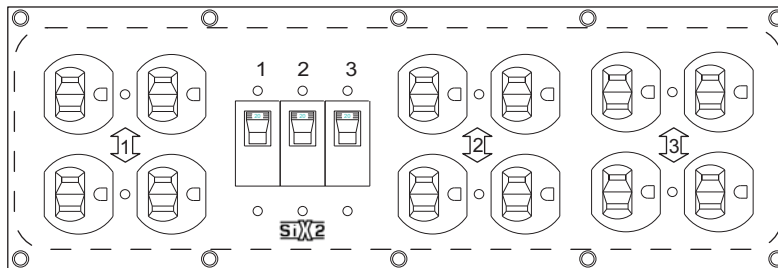

L530 Breakered Floorbox with 6 Edisons

Making Connectivity, Easy

Features and Benefits

- Heavy Duty, 1/4" Aluminum Housing
- Custom Metal Finish Colors Available
- High Quality Nut Inserts
- High Quality Hydraulic/Magnetic Breakers
- Compact Design

Product #:
FB-L530-6ED

Description:
L5-30 Floor Power Distribution Box.(6) Breakered 5-20R Edison Connectors. Unit Housed in Aluminum 1/4" wall Type 1 Enclosure Overall Dimensions, 5"x 5" x 16"

Typical Applications:
Theaters, Live Events, Convention Centers
Worship Venues, Rentals, Remote Site Locations

Assembly Details

(1) L5-30P Twistlock Connector	1/4" Extruded Aluminum Housing	
(1) Lamp for Input Power Indication	5" x 5" x 16" Overall Dimensions	
(3) 20 Amp 1 Pole Hydraulic/Magnetic Breakers	0.063" ALUM	
(6) 5-20R Edison Connectors	Black Anodized	
(1) L5-30R Twistlock Connector	Laser Engraved For Marking	