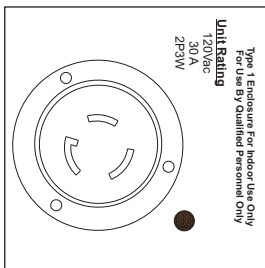

L530 Breakered Floorbox with 6 Edisons

Making Connectivity, Easy

Features and Benefits

- Heavy Duty, 1/4" Aluminum Housing
- Custom Metal Finish Colors Available
- High Quality Nut Inserts
- High Quality Hydraulic/Magnetic Breakers
- Compact Design

Product #:
FB-L530-6ED

Description:
L5-30 Floor Power Distribution Box.(6) Breakered 5-20R Edison Connectors. Unit Housed in Aluminum 1/4" wall Type 1 Enclosure Overall Dimensions, 5"x 5" x 16"

Typical Applications:
Theaters, Live Events, Convention Centers
Worship Venues, Rentals, Remote Site Locations

Assembly Details

(1) L5-30P Twistlock Connector	1/4" Extruded Aluminum Housing	
(1) Lamp for Input Power Indication	5" x 5" x 16" Overall Dimensions	
(3) 20 Amp 1 Pole Hydraulic/Magnetic Breakers	0.063" ALUM	
(6) 5-20R Edison Connectors	Black Anodized	
(1) L5-30R Twistlock Connector	Laser Engraved For Marking	