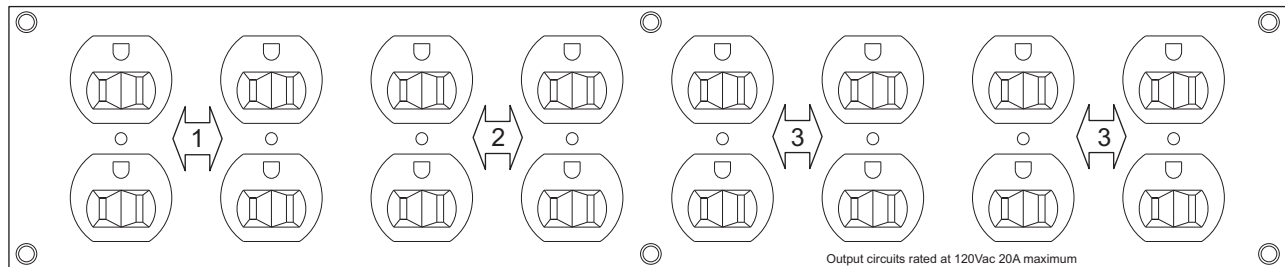

L530 2 Unit Rack Mount Box with 8 Edisons

Making Connectivity, Easy

Features and Benefits

- Heavy Duty, Lightweight Construction
- Custom Metal Finish Colors Available
- High Quality Nut Inserts
- High Quality Hydraulic/Magnetic Breakers

Product #:
RB-L530-8ED

Description:
L5-30 Rack Mount Power Distribution Box.
(9) Breakered 5-20R Edison Connectors.
Unit Housed in Aluminum Type 1 Enclosure
Unit Depth, 5-1/2"

Typical Applications:

Theaters, Live Events, Convention Centers
Worship Venues, Rentals, Remote Site Locations

Assembly Details

(1) L5-30P Twistlock Connector	0.125" ALUM Front & Rear Panels	
(1) Lamp for Input Power Indication	5"-1/2" Deep	
(3) 20 Amp 1 Pole Hydraulic/Magnetic Breakers	0.063" ALUM Center Pieces	
(9) 5-20R Edison Connectors	Black Anodized	
(1) 20 Amp Thermal Trip Breaker	Laser Engraved For Marking	
(1) L5-30R Twistlock Connector		