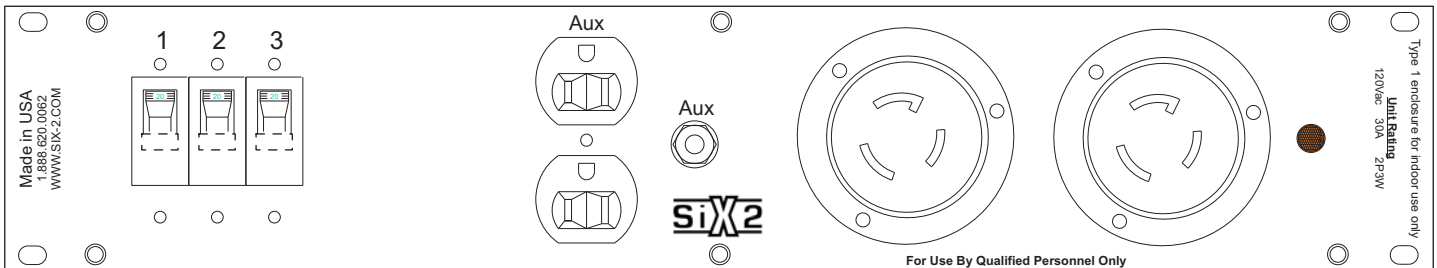

L530 2 Unit Rack Mount Box with 8 Edisons

Making Connectivity, Easy

Features and Benefits

- Heavy Duty, Lightweight Construction
- Custom Metal Finish Colors Available
- High Quality Nut Inserts
- High Quality Hydraulic/Magnetic Breakers

Product #:
RB-L530-8ED

Description:
L5-30 Rack Mount Power Distribution Box.
(9) Breakered 5-20R Edison Connectors.
Unit Housed in Aluminum Type 1 Enclosure
Unit Depth, 5-1/2"

Typical Applications:

Theaters, Live Events, Convention Centers
Worship Venues, Rentals, Remote Site Locations

Assembly Details

(1) L5-30P Twistlock Connector	0.125" ALUM Front & Rear Panels	
(1) Lamp for Input Power Indication	5"-1/2" Deep	
(3) 20 Amp 1 Pole Hydraulic/Magnetic Breakers	0.063" ALUM Center Pieces	
(9) 5-20R Edison Connectors	Black Anodized	
(1) 20 Amp Thermal Trip Breaker	Laser Engraved For Marking	
(1) L5-30R Twistlock Connector		